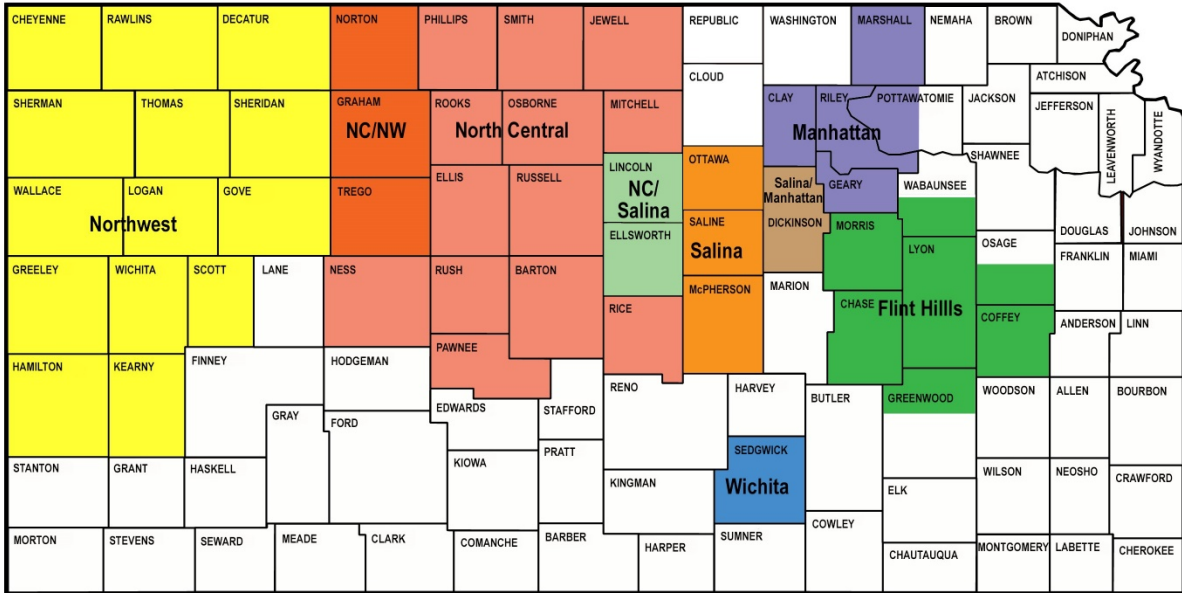

MAP OF SERVICE AREAS FOR KANSAS TECHNICAL COLLEGES

	Flint Hills Technical College Emporia		North Central/Northwest Shared
	Manhattan Area Technical College Manhattan		North Central/Salina Shared
	North Central Kansas Technical College Beloit		Salina Area Technical College Salina
	Northwest Kansas Technical College Goodland		WSU Tech Wichita
	Salina/Manhattan Shared