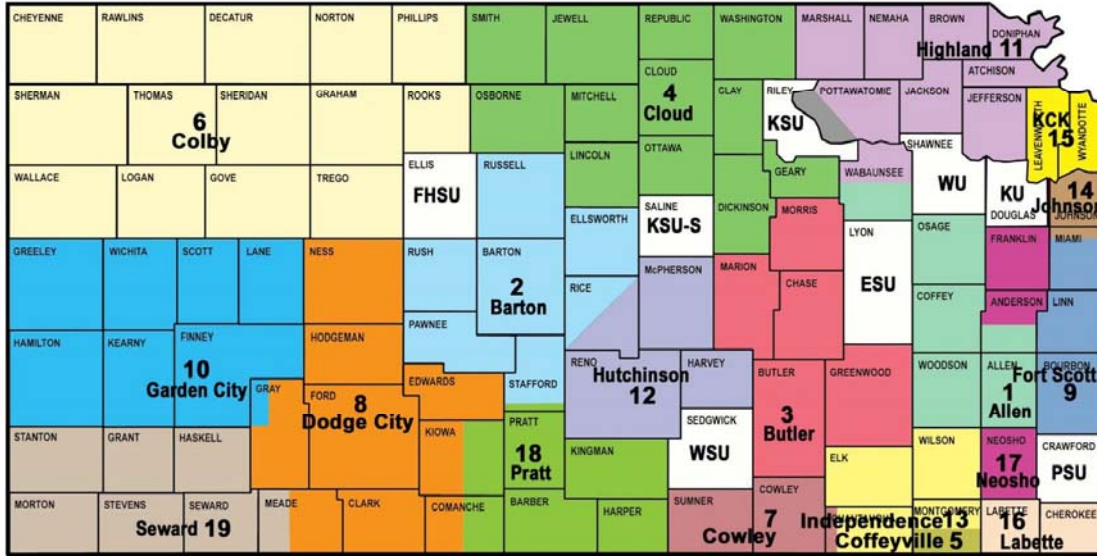

MAP OF SERVICE AREAS FOR KANSAS COMMUNITY COLLEGES

 1. Allen County Community College, Iola	 12. Hutchinson Community College, Hutchinson
 2. Barton County Community College, Great Bend	 13. Independence Community College, Independence
 3. Butler County Community College, El Dorado	 14. Johnson County Community College, Overland Park
 4. Cloud County Community College, Concordia	 15. Kansas City Kansas Community College, Kansas City
 5. Coffeyville Community College, Coffeyville	 16. Labette Community College, Parsons
 6. Colby Community College, Colby	 17. Neosho County Community College, Chanute
 7. Cowley County Community College, Arkansas City	 18. Pratt Community College, Pratt
 8. Dodge City Community College, Dodge City	 19. Seward County Community College/Area Technical School, Liberal
 9. Fort Scott Community College, Fort Scott	 State Universities/Washburn
 10. Garden City Community College, Garden City	 Unassigned
 11. Highland Community College, Highland