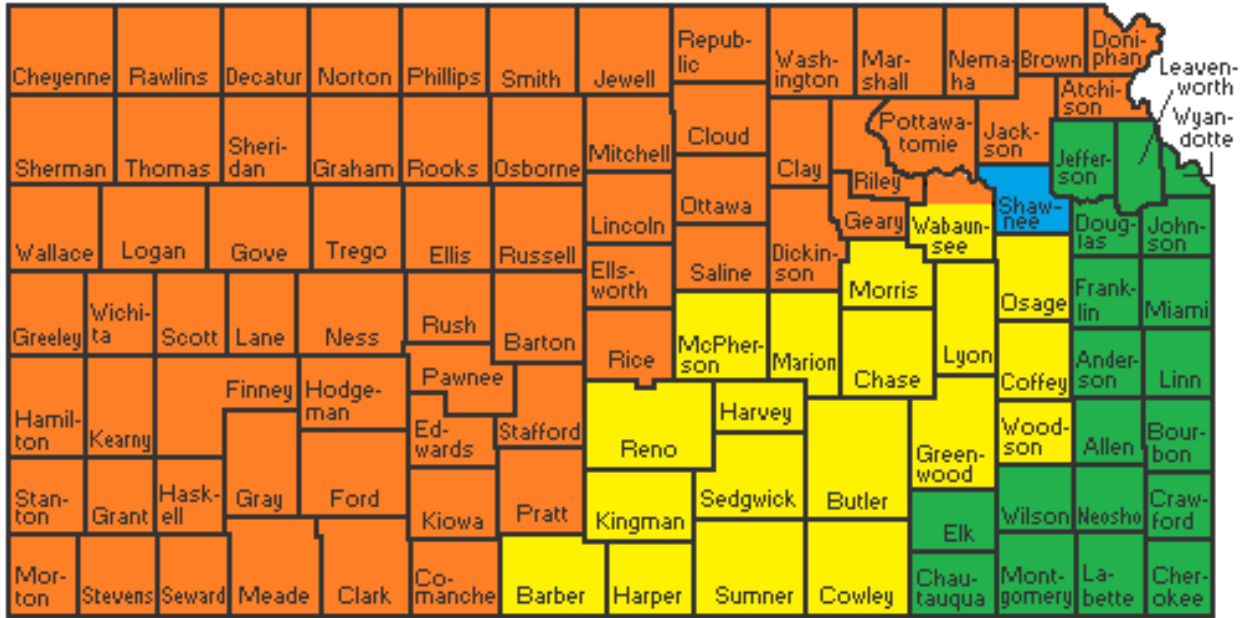

**MAP OF STATE UNIVERSITY AND WASHBURN UNIVERSITY SERVICE AREAS**

Service Area	University	County of Main Campus
Orange	Fort Hays State University Kansas State University	Ellis County Riley County
Yellow	Wichita State University Emporia State University	Sedgwick County Lyon County
Green	University of Kansas Pittsburg State University	Douglas County Crawford County
Blue	Washburn University	Shawnee County*

\*KU, KSU, ESU, and WU share responsibility for serving Shawnee County

# Map of Independent Colleges & Universities

<b>1</b>	Baker University
<b>2</b>	Barclay College
<b>3</b>	Benedictine College
<b>4</b>	Bethany College
<b>5</b>	Bethel College
<b>6</b>	Central Christian College of Kansas
<b>7</b>	Cleveland University – Kansas City
<b>8</b>	Donnelly College
<b>9</b>	Friends University
<b>10</b>	Hesston College

<b>11</b>	Kansas Wesleyan University
<b>12</b>	Manhattan Christian College
<b>13</b>	McPherson College
<b>14</b>	MidAmerica Nazarene University
<b>15</b>	Newman University
<b>16</b>	Ottawa University
<b>17</b>	Southwestern College
<b>18</b>	Sterling College
<b>19</b>	Tabor College
<b>20</b>	University of Saint Mary