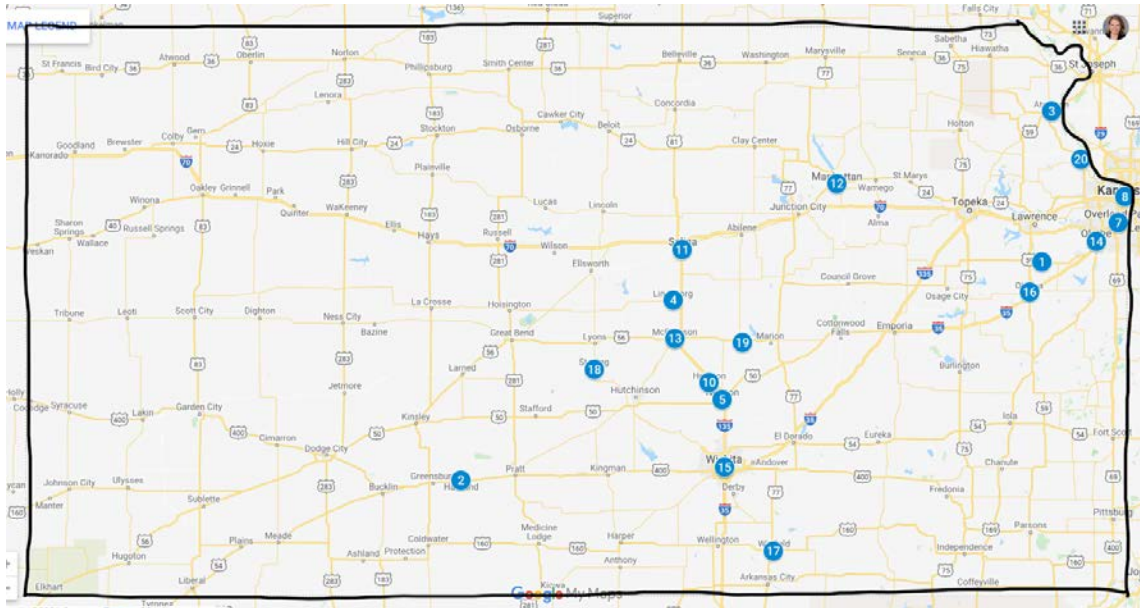

## Independent Colleges & Universities

Institution	Location	Financial Aid
<a href="#">Baker University</a>	Baldwin City	<a href="#">Costs &amp; Aid</a>
<a href="#">Barclay College</a>	Haviland	<a href="#">Costs / Financial Aid</a>
<a href="#">Benedictine College</a>	Atchison	<a href="#">Financial Aid</a>
<a href="#">Bethany College</a>	Lindsborg	<a href="#">Tuition &amp; Financial Aid</a>
<a href="#">Bethel College</a>	Newton	<a href="#">Affordability</a>
<a href="#">Central Christian College of Kansas</a>	McPherson	<a href="#">Financial Aid</a>
<a href="#">Cleveland University – Kansas City</a>	Overland Park	<a href="#">Financial Aid &amp; Scholarships</a>
<a href="#">Donnelly College</a>	Kansas City	<a href="#">Financial Aid</a>
<a href="#">Friends University</a>	Wichita	<a href="#">Costs &amp; Financial Aid</a>
<a href="#">Hesston College</a>	Hesston	<a href="#">Cost &amp; Financial Aid</a>
<a href="#">Kansas Wesleyan University</a>	Salina	<a href="#">Student Financial Planning</a>
<a href="#">Manhattan Christian College</a>	Manhattan	<a href="#">Financial Assistance</a>
<a href="#">McPherson College</a>	McPherson	<a href="#">Financial Aid</a>
<a href="#">MidAmerica Nazarene University</a>	Olathe	<a href="#">Financial Aid</a>
<a href="#">Newman University</a>	Wichita	<a href="#">Financial Aid</a>

# Map of Independent Colleges & Universities

<b>1</b>	Baker University
<b>2</b>	Barclay College
<b>3</b>	Benedictine College
<b>4</b>	Bethany College
<b>5</b>	Bethel College
<b>6</b>	Central Christian College of Kansas
<b>7</b>	Cleveland University – Kansas City
<b>8</b>	Donnelly College
<b>9</b>	Friends University
<b>10</b>	Hesston College